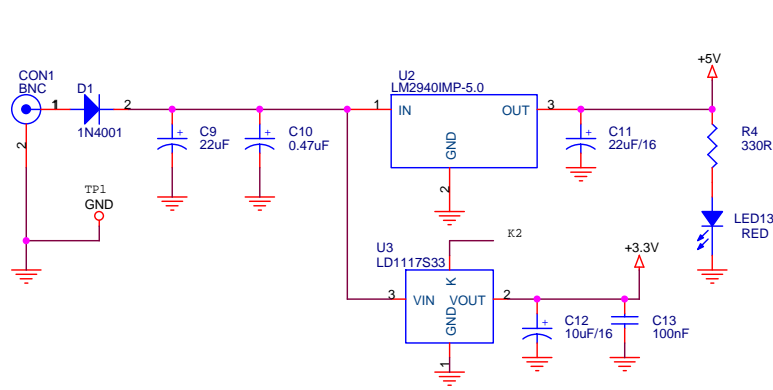

Title		
8051 TRAINER BOARD 2010		
Size	Document Number	Rev
B	LEONGKJ_01	O.1
Date:	Saturday, February 13, 2010	Sheet 1 of 2

CON2
D9 SUBMINIATURE (Male)

Title		
8051 TRAINER BOARD 2010		
Size	Document Number	Rev
B	LEONGKJ_01	0.1
Date:	Saturday, February 13, 2010	Sheet 2 of 2