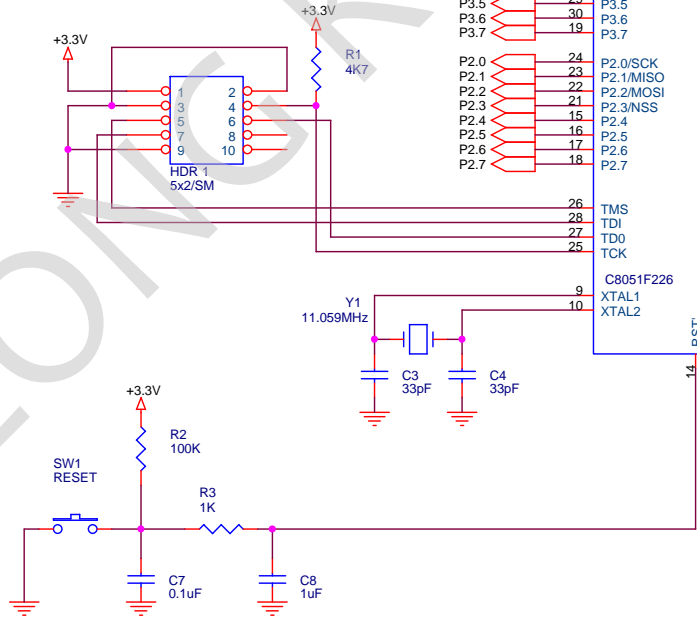

Title		
8051 TRAINER BOARD 2010		
Size	Document Number	Rev
B	LEONGKJ_01	O.1
Date:	Saturday, February 13, 2010	Sheet 1 of 2

CON2
D9 SUBMINIATURE (Male)

Title		
8051 TRAINER BOARD 2010		
Size	Document Number	Rev
B	LEONGKJ_01	0.1
Date:	Saturday, February 13, 2010	Sheet 2 of 2