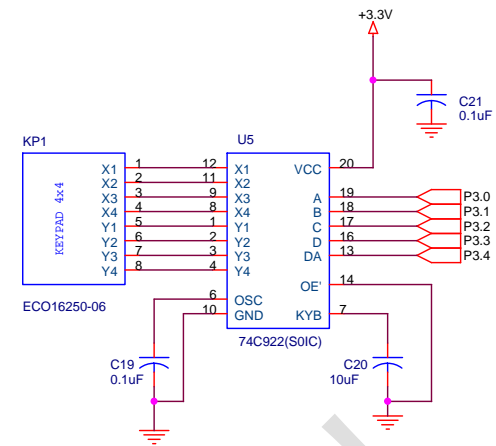

Title		
8051 TRAINER BOARD 2010		
Size	Document Number	Rev
B	LEONGKJ_01	O.1
Date:	Saturday, February 13, 2010	Sheet 1 of 2

CON2
D9 SUBMINIATURE (Male)

Title		
8051 TRAINER BOARD 2010		
Size	Document Number	Rev
B	LEONGKJ_01	0.1
Date:	Saturday, February 13, 2010	Sheet 2 of 2