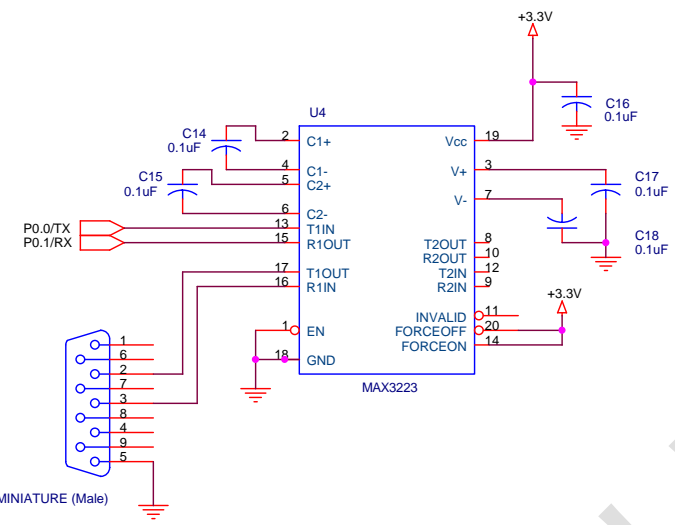

Title		
8051 TRAINER BOARD 2010		
Size	Document Number	Rev
B	LEONGKJ_01	O.1
Date:	Saturday, February 13, 2010	Sheet 1 of 2

CON2
D9 SUBMINIATURE (Male)

Title		
8051 TRAINER BOARD 2010		
Size	Document Number	Rev
B	LEONGKJ_01	0.1
Date:	Saturday, February 13, 2010	Sheet 2 of 2