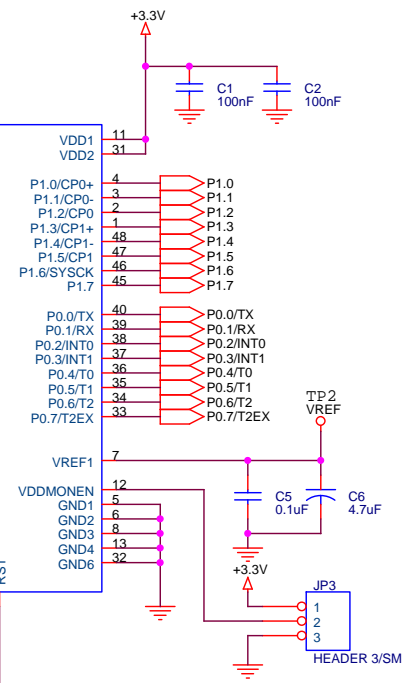

Title		
8051 TRAINER BOARD 2010		
Size	Document Number	Rev
B	LEONGKJ_01	O.1
Date:	Saturday, February 13, 2010	Sheet 1 of 2

CON2
D9 SUBMINIATURE (Male)

Title		
8051 TRAINER BOARD 2010		
Size	Document Number	Rev
B	LEONGKJ_01	0.1
Date:	Saturday, February 13, 2010	Sheet 2 of 2